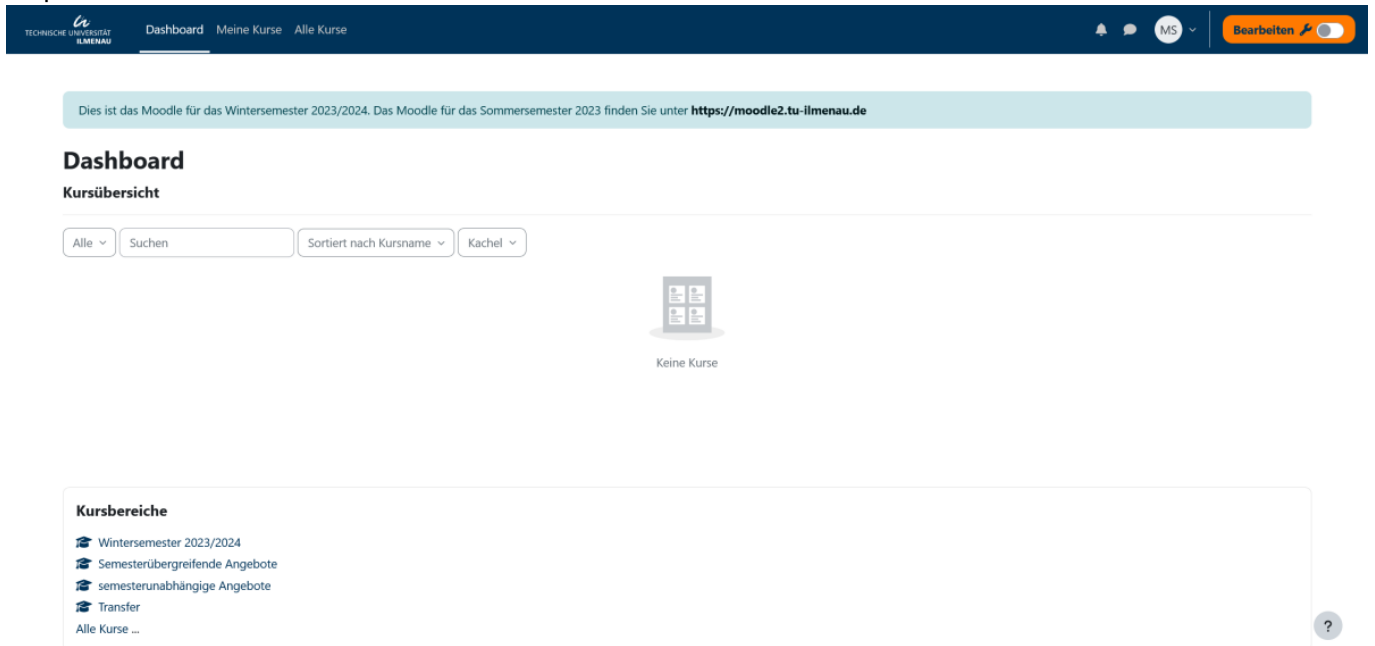

# 4.05 Moodle

In Moodle you will find courses that digitally accompany your course. Here, the lecturers provide you with materials and you can exchange information with your fellow students and lecturers via a forum. If you click on „All courses“ in the Moodle header, you can search for your courses and enrol in them.

## Moodle Prüfungs-Moodle </ignore>Einführungs-Videos

In order to log in to the exam Moodle, it is necessary to set up the [multi-factor authentication](#) is required.

The dashboard after logging into Moodle