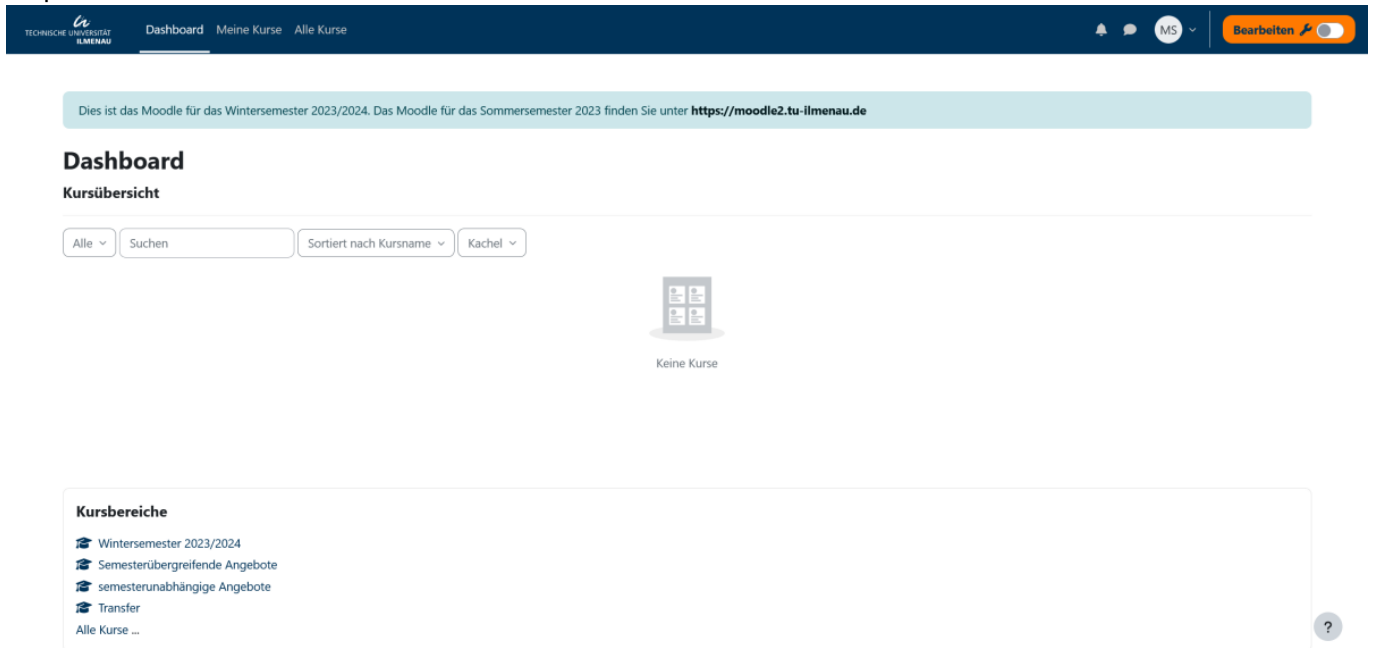

4.05 Moodle

In Moodle you will find courses that digitally accompany your course. Here, the lecturers provide you with materials and you can exchange information with your fellow students and lecturers via a forum. If you click on „All courses“ in the Moodle header, you can search for your courses and enrol in them.

Moodle Prüfungs-Moodle </ignore>Einführungs-Videos

In order to log in to the exam Moodle, it is necessary to set up the [multi-factor authentication](#) is required.

The dashboard after logging into Moodle